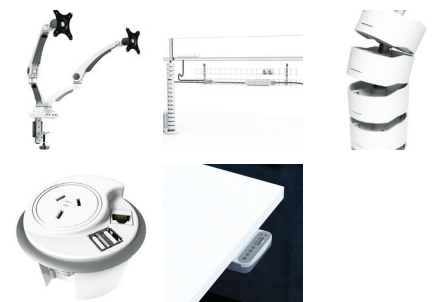

FRAMEWORK

CONSIDERED PIECES FOR THE WORKPLACE

RAPID PARAMOUNT HEIGHT ADJUSTABLE WORKSTATION

The Framework Rapid Paramount Height Adjustable Workstation is the perfect desk for the modern workplace that wants to offer a sit and stand desk. Fully electronic height adjustment is at a click of sleek easy-to-operate button at the front of the workstation.

Features

- Create runs of desks at any length
- Self supported partition wall which remains in the same fixed position
- Double support rail for extra strength underneath
- E1 enviroboard used as standard
- Privacy screen comes standard which can be used as pinboards
- 5 Year Warranty
- Laine fabric used as standard
- 25mm laminex tops with scallop cut out used as standard
- All Dulux Powdercoat colours are available
- Soft cable data supplied as standard with a large range of additional options available

Standard Frame Colours

- ☐ White
- ☐ Black

(All custom colours available on request)

Standard Table Top Finishes

- ☐ White Laminate
- ☐ Beech Laminate

(All custom colours available on request)

Dimensions

Single Entry

Height	Width	Depth
730	1200	750
730	1500	750
730	1800	750

Double Entry

Height	Width	Depth
730	1200	1500
730	1500	1500
730	1800	1500

Operating Conditions

This product is intended for use in dry internal applications.
+3°C to +40°C.

* A full range of accessories are available